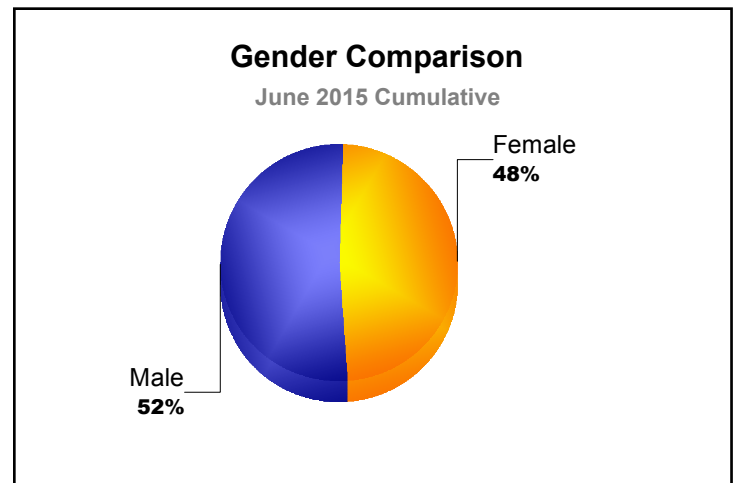

Year	New Clubs	Dropped Clubs	Gain/ Loss Clubs	New Members	Charter Members	Reinstate Members	Transfer Members	Total Member Added	Total Members Dropped	Gain/ Loss Members
2010-2011	1	0	1	39	22	1	1	63	-24	39
2011-2012	0	0	0	18	0	1	1	20	-34	-14
2012-2013	1	0	1	21	28	0	2	51	-47	4
2013-2014	0	0	0	21	0	0	0	21	-33	-12
2014-2015	0	0	0	22	0	1	2	25	-39	-14
Average	0	0	0	24	10	1	1	36	-35	1