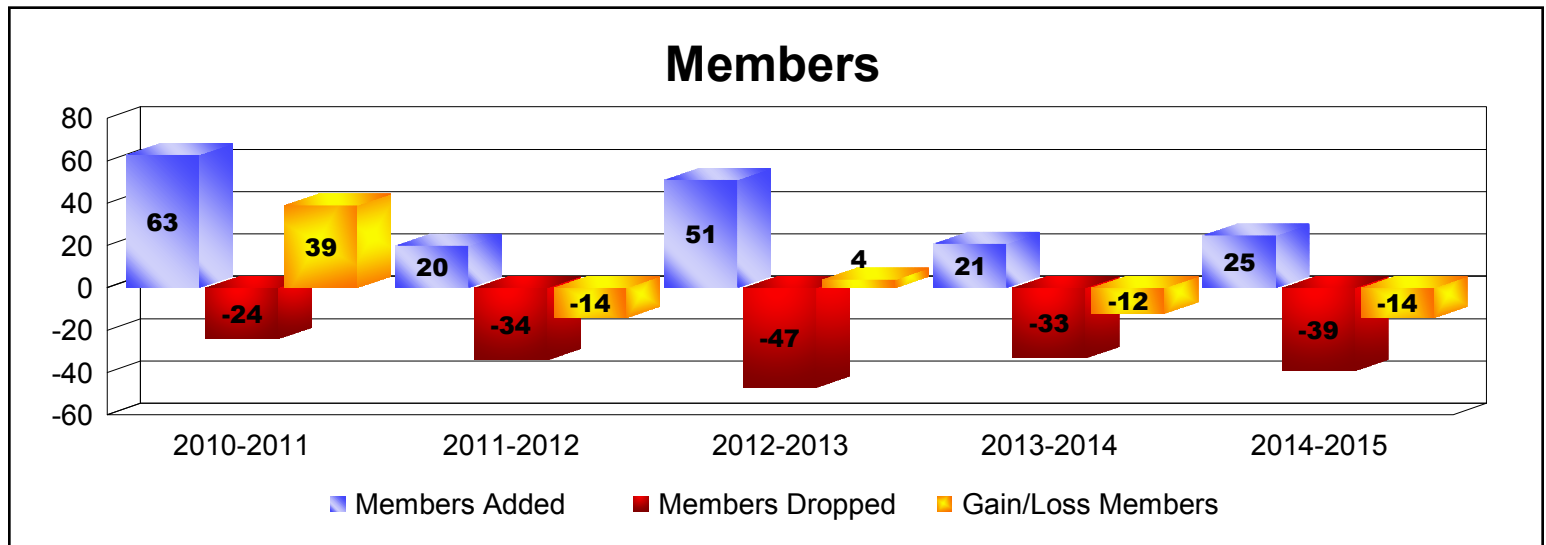

Year	New Clubs	Dropped Clubs	Gain/ Loss Clubs	New Members	Charter Members	Reinstate Members	Transfer Members	Total Member Added	Total Members Dropped	Gain/ Loss Members
2010-2011	1	0	1	39	22	1	1	63	-24	39
2011-2012	0	0	0	18	0	1	1	20	-34	-14
2012-2013	1	0	1	21	28	0	2	51	-47	4
2013-2014	0	0	0	21	0	0	0	21	-33	-12
2014-2015	0	0	0	22	0	1	2	25	-39	-14
Average	0	0	0	24	10	1	1	36	-35	1