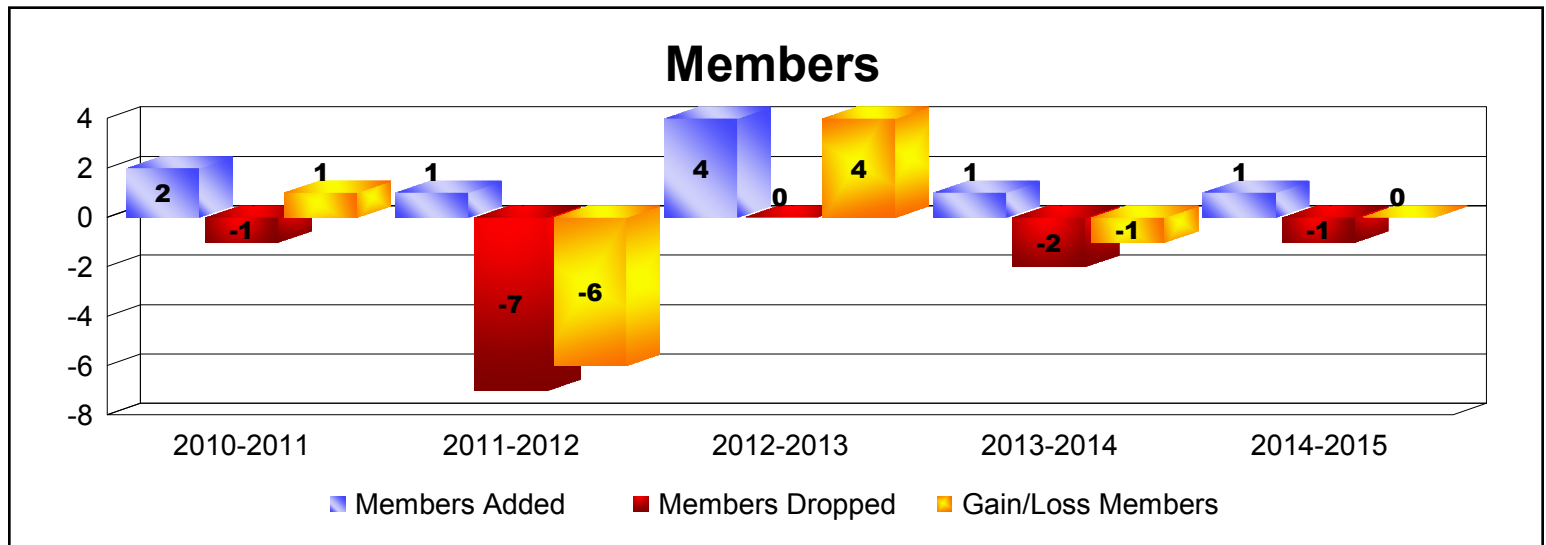

Year	New Clubs	Dropped Clubs	Gain/ Loss Clubs	New Members	Charter Members	Reinstate Members	Transfer Members	Total Member Added	Total Members Dropped	Gain/ Loss Members
2010-2011	0	0	0	2	0	0	0	2	-1	1
2011-2012	0	0	0	1	0	0	0	1	-7	-6
2012-2013	0	0	0	3	0	0	1	4	0	4
2013-2014	0	0	0	0	0	0	1	1	-2	-1
2014-2015	0	0	0	1	0	0	0	1	-1	0
<b>Average</b>	<b>0</b>	<b>0</b>	<b>0</b>	<b>1</b>	<b>0</b>	<b>0</b>	<b>0</b>	<b>2</b>	<b>-2</b>	<b>0</b>

Year	New Clubs	Dropped Clubs	Gain/ Loss Clubs	New Members	Charter Members	Reinstate Members	Transfer Members	Total Member Added	Total Members Dropped	Gain/ Loss Members
2010-2011	0	0	0	10	0	0	0	10	-15	-5
2011-2012	0	0	0	2	0	0	1	3	-3	0
2012-2013	0	0	0	7	0	0	1	8	-11	-3
2013-2014	0	0	0	8	0	0	0	8	-2	6
2014-2015	0	0	0	10	0	0	1	11	-9	2
<b>Average</b>	<b>0</b>	<b>0</b>	<b>0</b>	<b>7</b>	<b>0</b>	<b>0</b>	<b>1</b>	<b>8</b>	<b>-8</b>	<b>0</b>