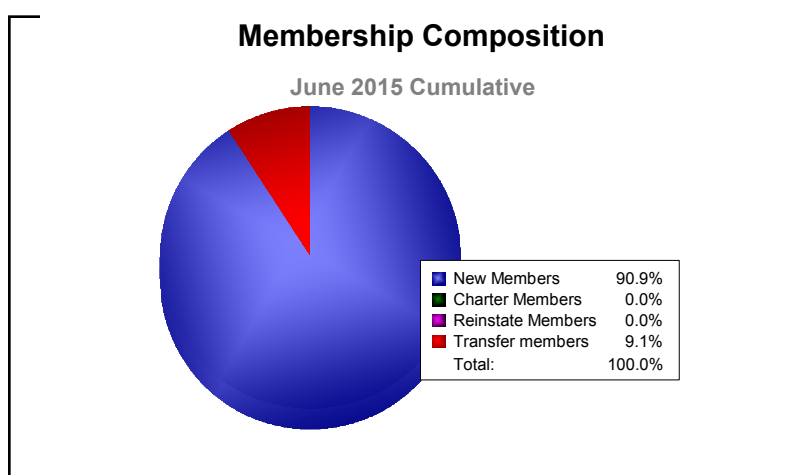

Year	New Clubs	Dropped Clubs	Gain/ Loss Clubs	New Members	Charter Members	Reinstate Members	Transfer Members	Total Member Added	Total Members Dropped	Gain/ Loss Members
2010-2011	0	0	0	2	0	0	0	2	-1	1
2011-2012	0	0	0	1	0	0	0	1	-7	-6
2012-2013	0	0	0	3	0	0	1	4	0	4
2013-2014	0	0	0	0	0	0	1	1	-2	-1
2014-2015	0	0	0	1	0	0	0	1	-1	0
<b>Average</b>	<b>0</b>	<b>0</b>	<b>0</b>	<b>1</b>	<b>0</b>	<b>0</b>	<b>0</b>	<b>2</b>	<b>-2</b>	<b>0</b>

Year	New Clubs	Dropped Clubs	Gain/ Loss Clubs	New Members	Charter Members	Reinstate Members	Transfer Members	Total Member Added	Total Members Dropped	Gain/ Loss Members
2010-2011	0	0	0	10	0	0	0	10	-15	-5
2011-2012	0	0	0	2	0	0	1	3	-3	0
2012-2013	0	0	0	7	0	0	1	8	-11	-3
2013-2014	0	0	0	8	0	0	0	8	-2	6
2014-2015	0	0	0	10	0	0	1	11	-9	2
<b>Average</b>	<b>0</b>	<b>0</b>	<b>0</b>	<b>7</b>	<b>0</b>	<b>0</b>	<b>1</b>	<b>8</b>	<b>-8</b>	<b>0</b>