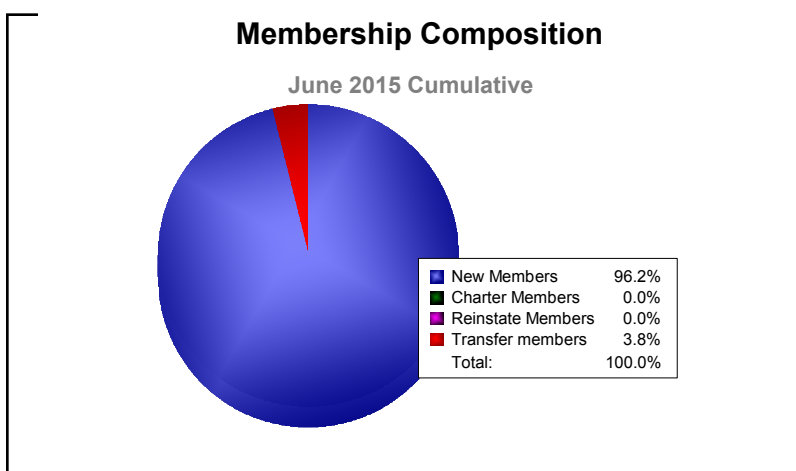

Year	New Clubs	Dropped Clubs	Gain/ Loss Clubs	New Members	Charter Members	Reinstate Members	Transfer Members	Total Member Added	Total Members Dropped	Gain/ Loss Members
2010-2011	0	0	0	7	0	0	3	10	-18	-8
2011-2012	0	0	0	20	0	0	5	25	-25	0
2012-2013	0	0	0	3	0	0	0	3	-12	-9
2013-2014	0	-1	-1	10	0	0	1	11	-29	-18
2014-2015	0	0	0	25	0	0	1	26	-16	10
Average	0	0	0	13	0	0	2	15	-20	-5