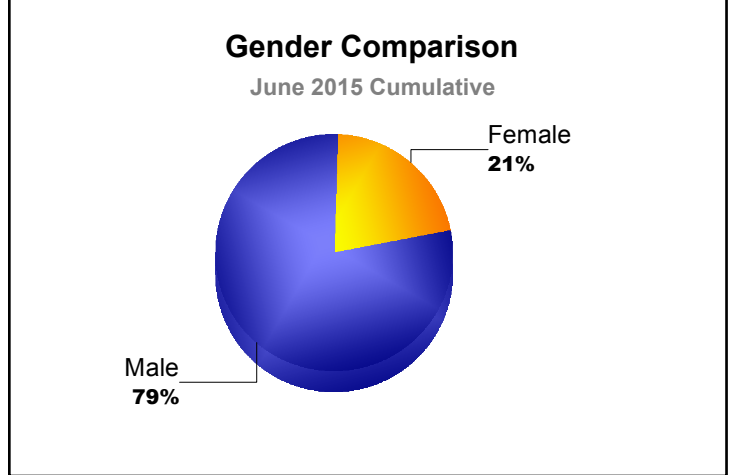

Year	New Clubs	Dropped Clubs	Gain/ Loss Clubs	New Members	Charter Members	Reinstate Members	Transfer Members	Total Member Added	Total Members Dropped	Gain/ Loss Members
2010-2011	0	0	0	2	0	0	0	2	-1	1
2011-2012	0	0	0	1	0	0	0	1	-7	-6
2012-2013	0	0	0	3	0	0	1	4	0	4
2013-2014	0	0	0	0	0	0	1	1	-2	-1
2014-2015	0	0	0	1	0	0	0	1	-1	0
<b>Average</b>	<b>0</b>	<b>0</b>	<b>0</b>	<b>1</b>	<b>0</b>	<b>0</b>	<b>0</b>	<b>2</b>	<b>-2</b>	<b>0</b>