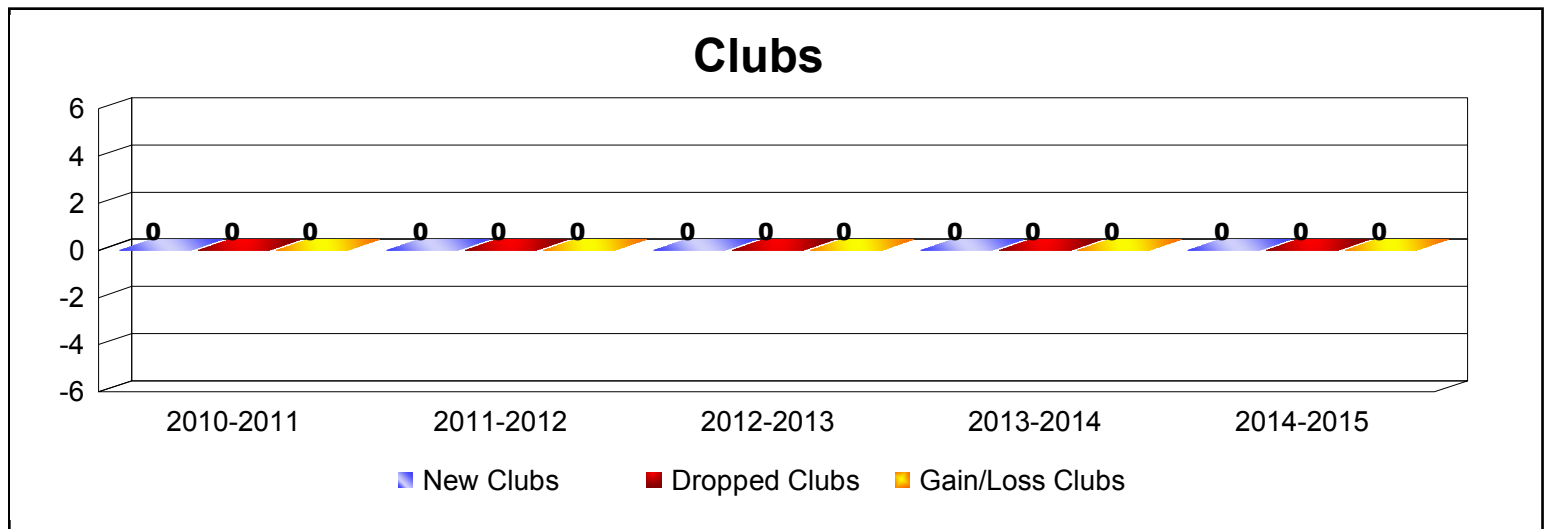

Year	New Clubs	Dropped Clubs	Gain/ Loss Clubs	New Members	Charter Members	Reinstate Members	Transfer Members	Total Member Added	Total Members Dropped	Gain/ Loss Members
2010-2011	0	0	0	2	0	0	0	2	-1	1
2011-2012	0	0	0	1	0	0	0	1	-7	-6
2012-2013	0	0	0	3	0	0	1	4	0	4
2013-2014	0	0	0	0	0	0	1	1	-2	-1
2014-2015	0	0	0	1	0	0	0	1	-1	0
<b>Average</b>	<b>0</b>	<b>0</b>	<b>0</b>	<b>1</b>	<b>0</b>	<b>0</b>	<b>0</b>	<b>2</b>	<b>-2</b>	<b>0</b>

Year	New Clubs	Dropped Clubs	Gain/ Loss Clubs	New Members	Charter Members	Reinstate Members	Transfer Members	Total Member Added	Total Members Dropped	Gain/ Loss Members
2010-2011	0	0	0	10	0	0	0	10	-15	-5
2011-2012	0	0	0	2	0	0	1	3	-3	0
2012-2013	0	0	0	7	0	0	1	8	-11	-3
2013-2014	0	0	0	8	0	0	0	8	-2	6
2014-2015	0	0	0	10	0	0	1	11	-9	2
<b>Average</b>	<b>0</b>	<b>0</b>	<b>0</b>	<b>7</b>	<b>0</b>	<b>0</b>	<b>1</b>	<b>8</b>	<b>-8</b>	<b>0</b>

Year	New Clubs	Dropped Clubs	Gain/ Loss Clubs	New Members	Charter Members	Reinstate Members	Transfer Members	Total Member Added	Total Members Dropped	Gain/ Loss Members
2010-2011	0	0	0	7	0	0	3	10	-18	-8
2011-2012	0	0	0	20	0	0	5	25	-25	0
2012-2013	0	0	0	3	0	0	0	3	-12	-9
2013-2014	0	-1	-1	10	0	0	1	11	-29	-18
2014-2015	0	0	0	25	0	0	1	26	-16	10
<b>Average</b>	<b>0</b>	<b>0</b>	<b>0</b>	<b>13</b>	<b>0</b>	<b>0</b>	<b>2</b>	<b>15</b>	<b>-20</b>	<b>-5</b>