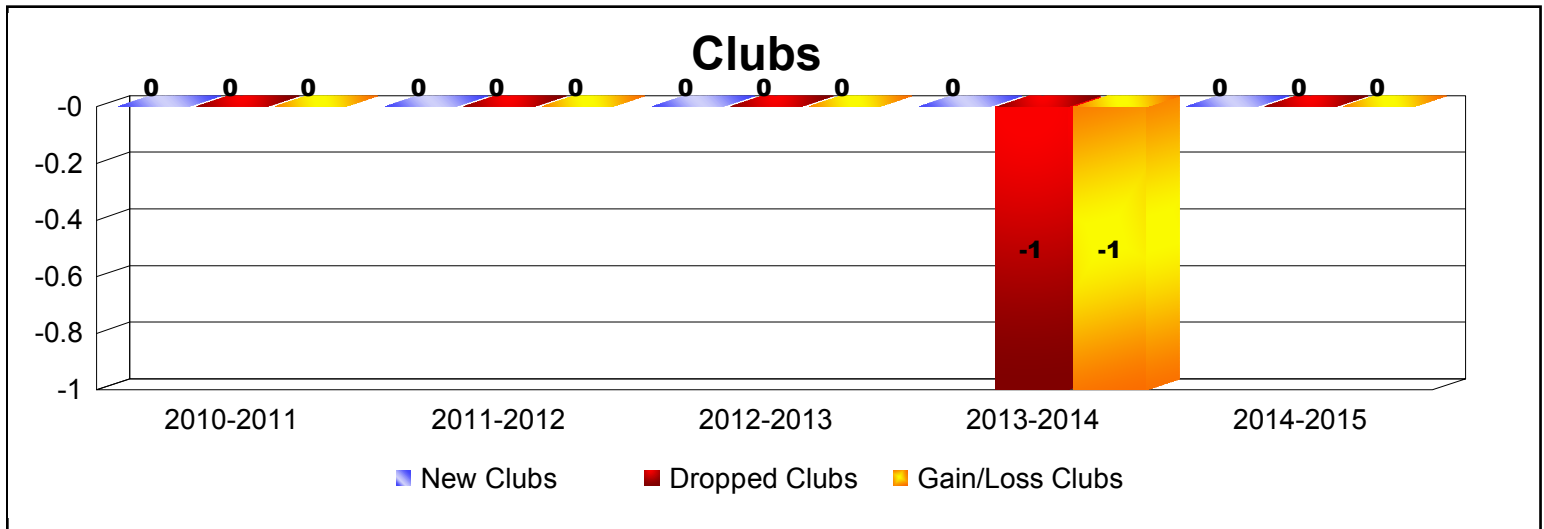

Year	New Clubs	Dropped Clubs	Gain/ Loss Clubs	New Members	Charter Members	Reinstate Members	Transfer Members	Total Member Added	Total Members Dropped	Gain/ Loss Members
2010-2011	0	0	0	7	0	0	3	10	-18	-8
2011-2012	0	0	0	20	0	0	5	25	-25	0
2012-2013	0	0	0	3	0	0	0	3	-12	-9
2013-2014	0	-1	-1	10	0	0	1	11	-29	-18
2014-2015	0	0	0	25	0	0	1	26	-16	10
Average	0	0	0	13	0	0	2	15	-20	-5