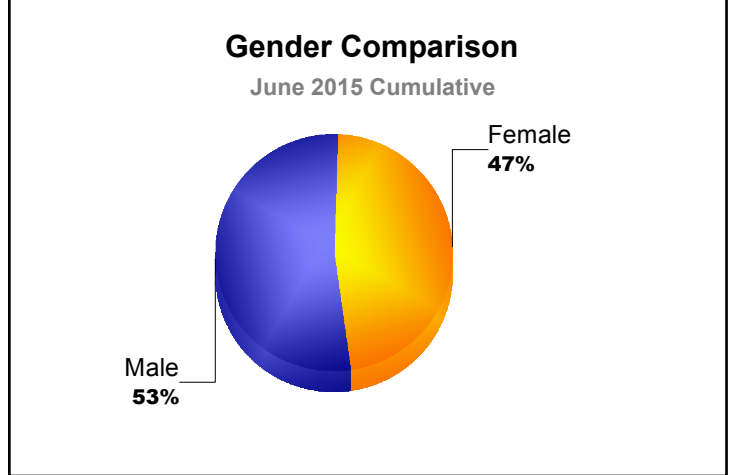

Year	New Clubs	Dropped Clubs	Gain/ Loss Clubs	New Members	Charter Members	Reinstate Members	Transfer Members	Total Member Added	Total Members Dropped	Gain/ Loss Members
2010-2011	0	0	0	10	0	0	0	10	-15	-5
2011-2012	0	0	0	2	0	0	1	3	-3	0
2012-2013	0	0	0	7	0	0	1	8	-11	-3
2013-2014	0	0	0	8	0	0	0	8	-2	6
2014-2015	0	0	0	10	0	0	1	11	-9	2
Average	0	0	0	7	0	0	1	8	-8	0