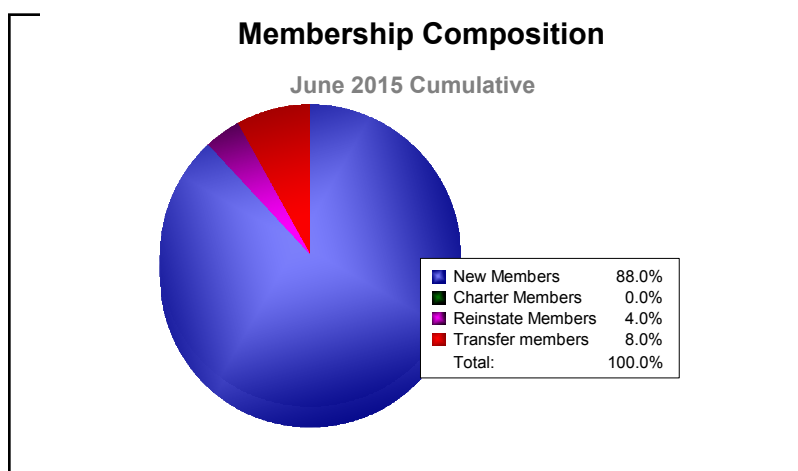

Year	New Clubs	Dropped Clubs	Gain/ Loss Clubs	New Members	Charter Members	Reinstate Members	Transfer Members	Total Member Added	Total Members Dropped	Gain/ Loss Members
2010-2011	1	0	1	39	22	1	1	63	-24	39
2011-2012	0	0	0	18	0	1	1	20	-34	-14
2012-2013	1	0	1	21	28	0	2	51	-47	4
2013-2014	0	0	0	21	0	0	0	21	-33	-12
2014-2015	0	0	0	22	0	1	2	25	-39	-14
Average	0	0	0	24	10	1	1	36	-35	1